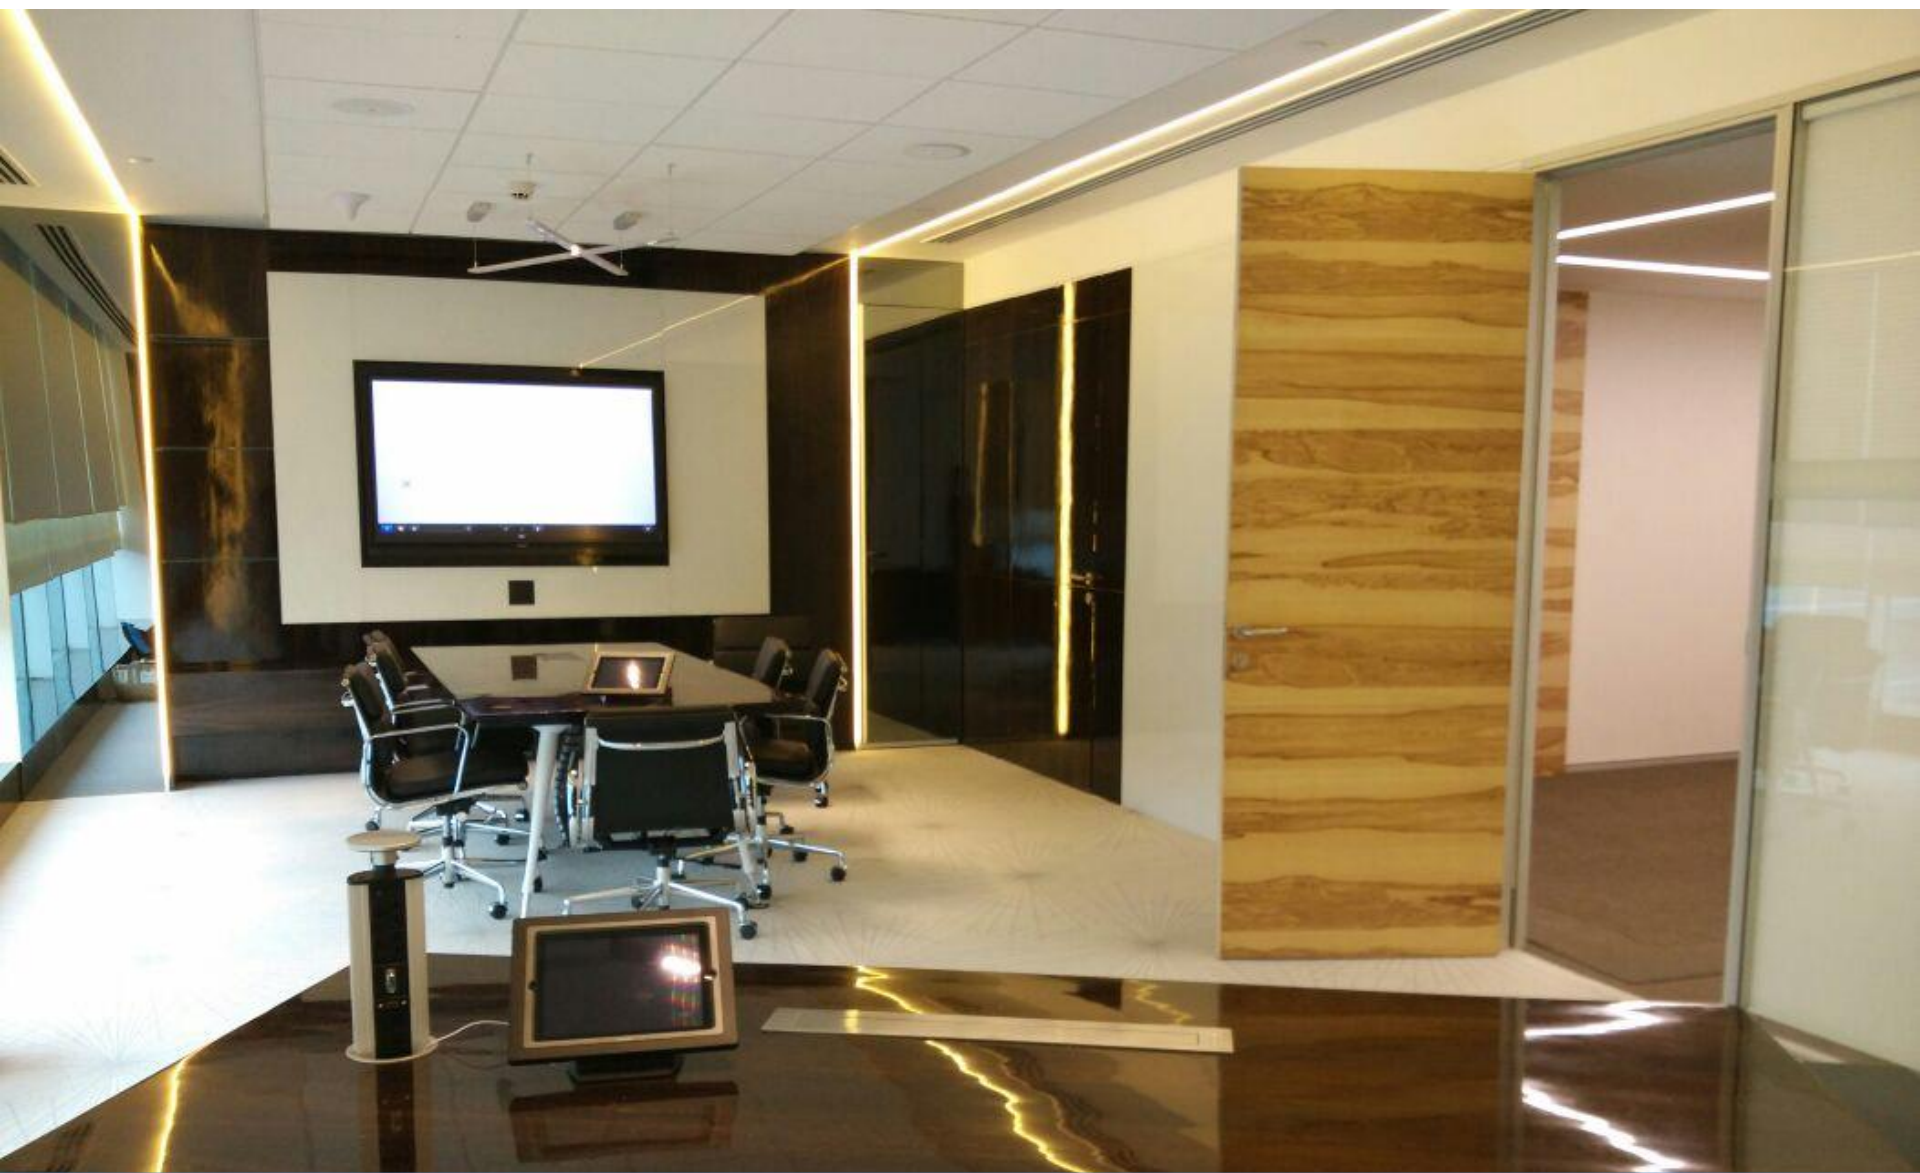

Connect System

Pull Connect

Pull Connect

How to use:

Sit on desktop

Press the top cover

It pops up

Lift it upwards

Ready to use

Pull Connect

Features /Technical Details:

- Pull Connect is Vertical Pop Up Socket gives you power / data / AV to the desktop
- It is very simple to install as it fits easily with an 95mm diameter hole allowing easy retrofits to any desks with an 95mm grommet hole.
- **Any Configuration of Power / Data / Audio / Video is possible**
- Reconfigurable system for future use
- Available in 2 modules to 12 modules
- Rated for 220-250V.
- Pre wired for power / data / Audio / Video