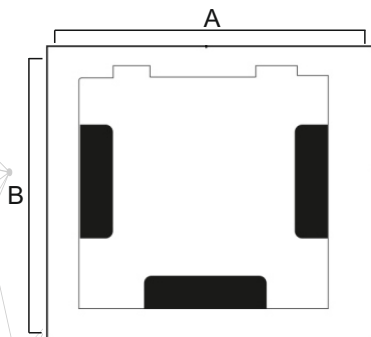

Metal Floor Box- Brass Alloy

Metal Floor Box- Brass Alloy Manual Installation

Product Dimension & Drawing

Outer Dimension

Outer Size

Module	3	6	10	15	21
A	120	146	180	210	250
B	120	146	180	210	250

Cut-out Dimension

Cut-out Size

Module	3	6	10	15	21
C	110	135	170	195	230
D	110	135	170	195	230
E	65/75/140	65/75/140	65/75/140	65/75/140	65/75/140

Connect System India

Address: 217, RG- 1 Rohini- Sector 14, Delhi- 110085 India.