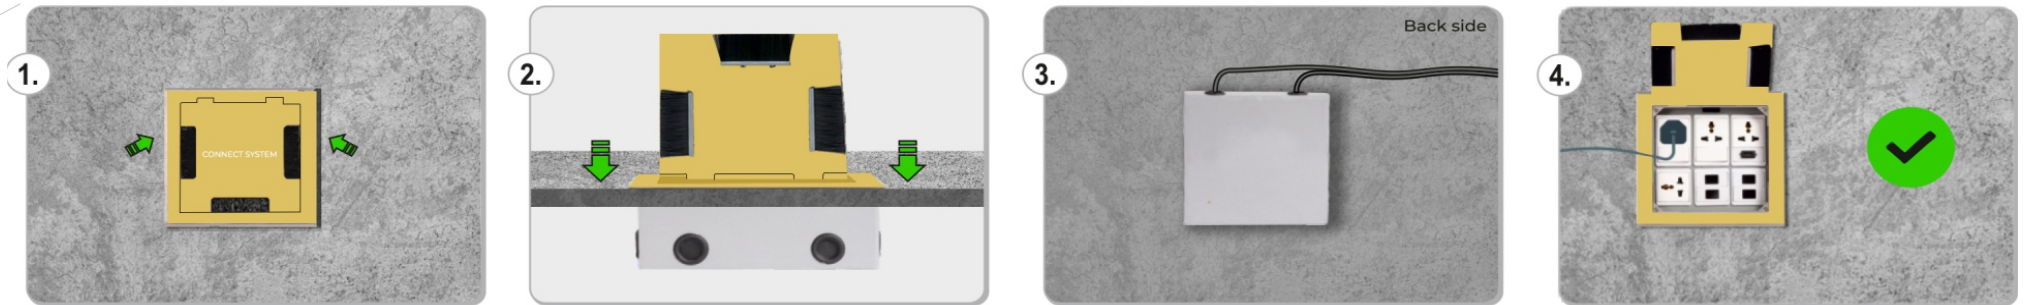

Metal Floor Box- Brass Alloy

Metal Floor Box- Brass Alloy Manual Installation

Product Dimension & Drawing

Outer Dimension

Outer Size

Module	3	6	10	15	21
A	120	146	180	210	250
B	120	146	180	210	250

Cut-out Dimension

Cut-out Size

Module	3	6	10	15	21
C	110	135	170	195	230
D	110	135	170	195	230
E	65/75/140	65/75/140	65/75/140	65/75/140	65/75/140

Connect System India

Address: 217, RG- 1 Rohini- Sector 14, Delhi- 110085 India.