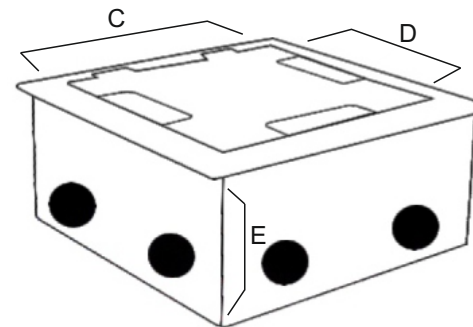

Metal Floor Box- Brass Alloy

Metal Floor Box- Brass Alloy Manual Installation

Product Dimension & Drawing

Outer Dimension

Outer Size

Module	3	6	10	15	21
A	120	146	180	210	250
B	120	146	180	210	250

Cut-out Dimension

Cut-out Size

Module	3	6	10	15	21
C	110	135	170	195	230
D	110	135	170	195	230
E	65/75/140	65/75/140	65/75/140	65/75/140	65/75/140

Connect System India

Address: 217, RG- 1 Rohini- Sector 14, Delhi- 110085 India.