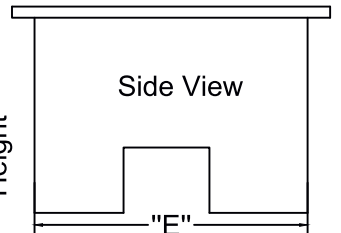

## THREE SIDE FLIP TOP COVER

### Three Side Flip Top Cover Manual Installation

Outer Dimension

Cutout Dimension

SIZE			
	300MM	450MM	600MM
A	300	450	600
B	286	436	586
C	125	125	125
D	30	30	30
E	97	97	97

Front View

Side View

Connect System India