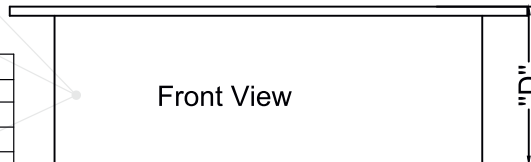

## THREE SIDE FLIP TOP COVER

### Three Side Flip Top Cover Manual Installation

Outer Dimension

Cutout Dimension

SIZE			
	300MM	450MM	600MM
A	300	450	600
B	286	436	586
C	125	125	125
D	30	30	30
E	97	97	97

Front View

Side View

Connect System India