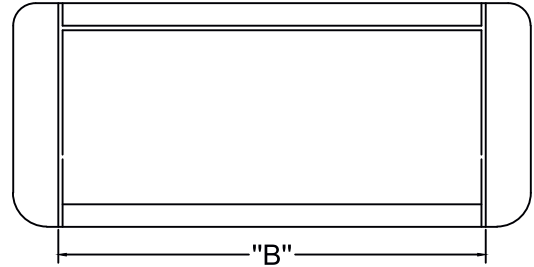

## THREE SIDE FLIP TOP COVER

### Three Side Flip Top Cover Manual Installation

Outer Dimension

Cutout Dimension

SIZE			
	300MM	450MM	600MM
A	300	450	600
B	286	436	586
C	125	125	125
D	30	30	30
E	97	97	97

Front View

Side View

Connect System India