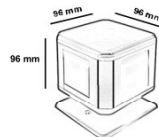

OVERVIEW

- Rated for 220-250V.
- Power distribution connector.
- The aluminum casing is safely grounded to avoid electrocution.
- Wiring: 3x1.5 sq. mm standard; 3x2.5 sq. mm upon request.
- Various options for sockets are available like Universal sockets and Indian sockets.
- Compact & Convenient (dimensions: 3.5 x 3.5 in., occupies just 50 mm space).
- Available in black, grey, white, off-white color options.
- USB type-A comes with 18W, an adaptive fast/ wrap charging port.
- USB type-C comes with 65W, allowing for laptop charging; perfect for phones and tablets.
- It can be customizable as per requirement.
- Fixed with the help of metal clamps, double-side tape/ adhesive tape, and screw.

TECHNICAL INFORMATION

Cube Connect Specification

Product Image

Fixing Detail

Product Drawing

CERTIFICATIONS

WARRANTY