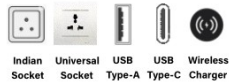

OVERVIEW

- Rated for 220-250V.
- Power distribution connector.
- The aluminum casing is safely grounded to avoid electrocution.
- Wiring: 3x1.5 sq. mm standard; 3x2.5 sq. mm upon request.
- Various options for sockets are available like Universal sockets and Indian sockets.
- Compact & Convenient (dimensions: 3.5 x 3.5 in., occupies just 50 mm space).
- Available in black, grey, white, off-white color options.
- USB type-A comes with 18W, an adaptive fast/ wrap charging port.
- USB type-C comes with 65W, allowing for laptop charging; perfect for phones and tablets.
- It can be customizable as per requirement.
- Fixed with the help of metal clamps, double-side tape/ adhesive tape, and screw.

TECHNICAL INFORMATION

Cube Connect Specification

Product Image