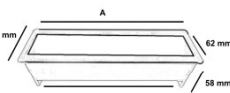

Mount Connect

Mount Connect is an aesthetically designed innovative in-desk electrical unit on the tabletop. The power module offers functional and aesthetic choices for Power and Connectivity access right where you need it, which is perfect for individual workstations. It is a fully reconfigurable system for future use. Its sleek design complements modern office aesthetics while ensuring accessibility without compromising desk space. With durable construction and user-friendly installation, it offers reliable performance and a hassle-free experience.

OVERVIEW

- Rated for 220-250V.
- Power distribution connector or 3-pin Indian plug.
- Loop-in & loop-out.
- Pre-wired for Power/ DATA/ Audio/ Video.
- The aluminum casing is safely grounded to avoid electrocution.
- Wiring: 3x1.5 sq. mm standard; 3x2.5 sq. mm upon request.
- Available in 2 modules to 20 modules.
- Color coding for RAW Power & UPS power.
- Precision 60 mm width.
- A shutter socket can be added.
- Any configuration of RAW Power/ UPS Power - DATA/ Audio/ Video is possible.
- Available in black, silver, and white color.
- It comes with a choice of Universal, Indian, Saudi, UAE, UK, SCHUKO, French, Malaysia, Italian, and Australian sockets.
- USB type-A comes with 18W, an adaptive fast/ wrap charging port.
- USB type-C comes with 65W, allowing for laptop charging; perfect for phones and tablets.
- It can be customizable as per requirement.
- Flushed with the tabletop by cutting out the table.

TECHNICAL INFORMATION

Mount Connect Specification

CERTIFICATIONS

WARRANTY