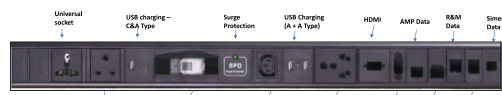

Various options to customize