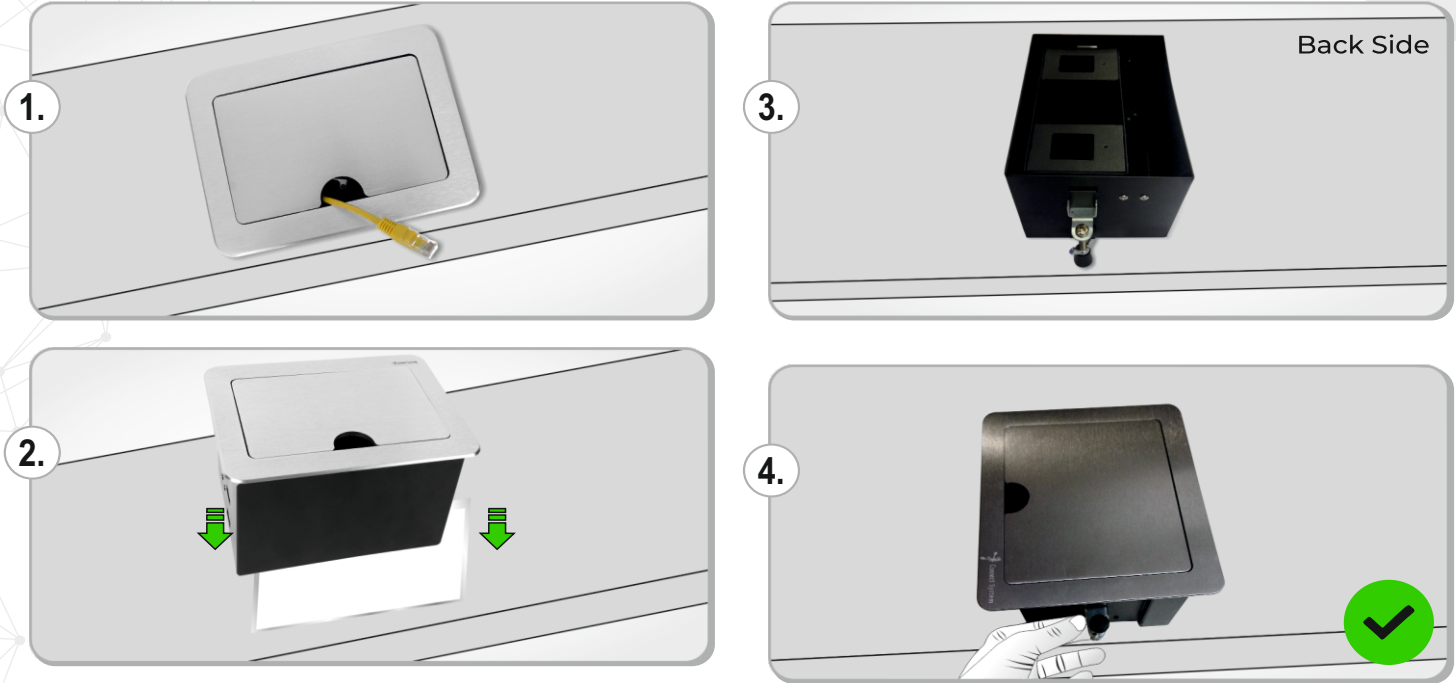

MOVE CONNECT

Move Connect Manual Installation

MOVE CONNECT 16 MODULE