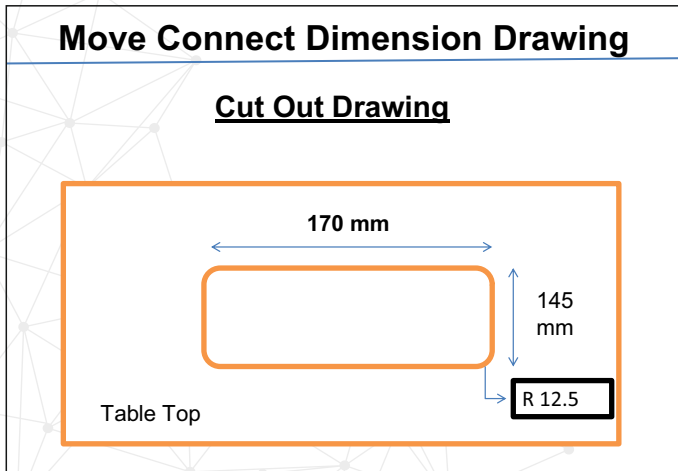

Connect System India	This Drawing is for Idea Purpose Not for Cutout Purpose	Toll Free	1800-1028-039/011-42474423/33/34
217, RG-1 Rohini - Sector 14, Delhi-110085 India.		Email :	care@connectsystem.in
Website : http://www.connectsystem.in/		Email :	support@connectsystem.in