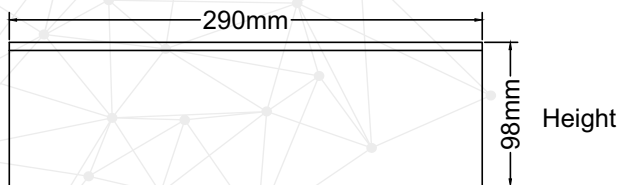

MOVE CONNECT 14 MODULE

Connect System India	This Drawing is for Idea Purpose Not for Cutout Purpose	Toll Free	1800-1028-039/011-42474423/33/34
217, RG-1 Rohini - Sector 14, Delhi-110085 India.		Email :	care@connectsystem.in
Website : http://www.connectsystem.in/		Email :	support@connectsystem.in