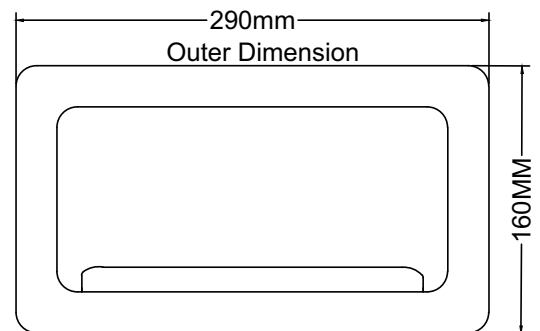

MOVE CONNECT 14 MODULE

Connect System India	This Drawing is for Idea Purpose Not for Cutout Purpose	Toll Free	1800-1028-039/011-42474423/33/34
217, RG-1 Rohini - Sector 14, Delhi-110085 India.		Email :	care@connectsystem.in
Website : http://www.connectsystem.in/		Email :	support@connectsystem.in