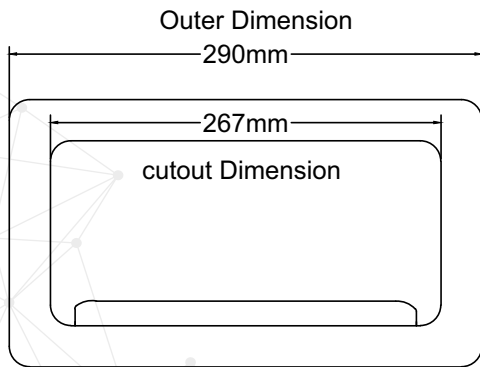

MOVE CONNECT 14 MODULE

Connect System India	This Drawing is for Idea Purpose Not for Cutout Purpose	Toll Free	1800-1028-039/011-42474423/33/34
217, RG-1 Rohini - Sector 14, Delhi-110085 India.		Email :	care@connectsystem.in
Website : http://www.connectsystem.in/		Email :	support@connectsystem.in