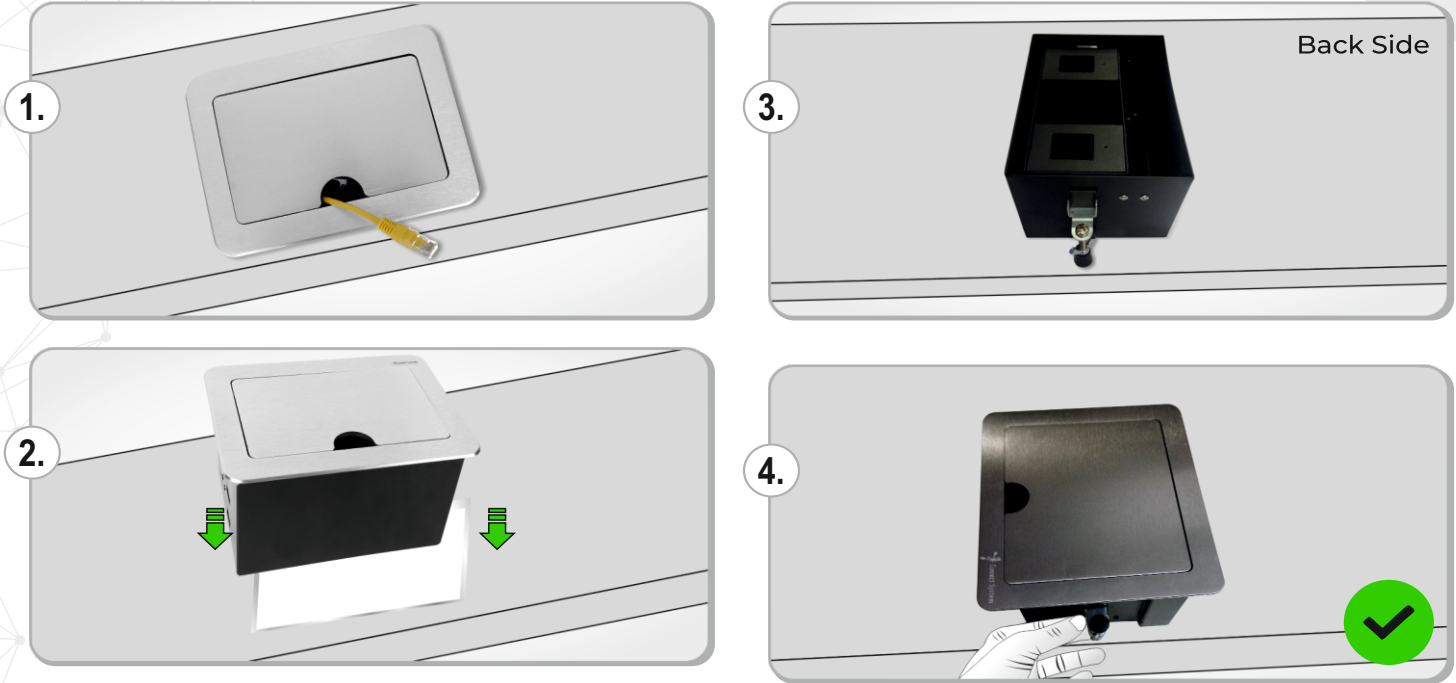

MOVE CONNECT

Move Connect Manual Installation