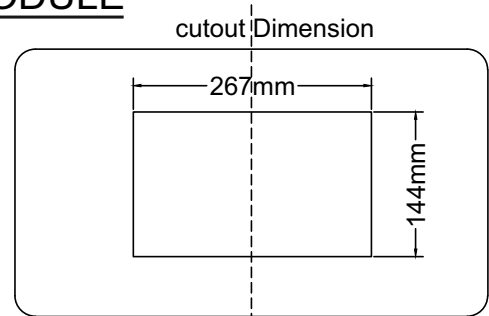

MOVE CONNECT 14 MODULE

Connect System India	This Drawing is for Idea Purpose Not for Cutout Purpose	Toll Free	1800-1028-039/011-42474423/33/34
217, RG-1 Rohini - Sector 14, Delhi-110085 India.		Email :	care@connectsystem.in
Website : http://www.connectsystem.in/		Email :	support@connectsystem.in