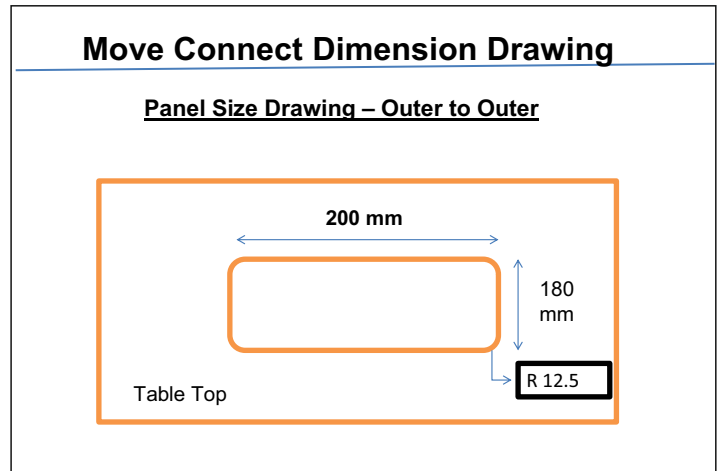

Connect System India	This Drawing is for Idea Purpose Not for Cutout Purpose	Toll Free	1800-1028-039/011-42474423/33/34
217, RG-1 Rohini - Sector 14, Delhi-110085 India.		Email :	care@connectsystem.in
Website : http://www.connectsystem.in/		Email :	support@connectsystem.in