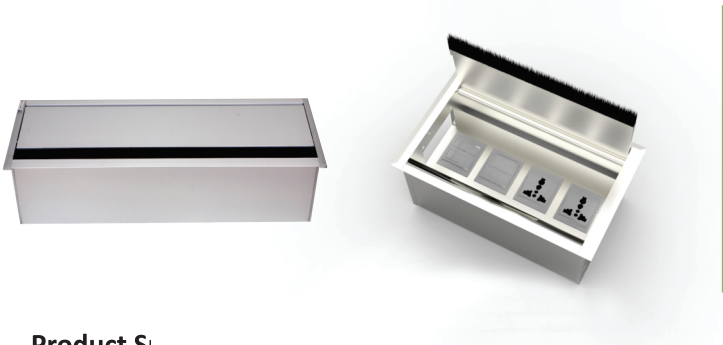

## Pivot Flip Top Box

## Platinum Flip Top Box

#### Pivot flip top box

Pivot flip-top box is a durable and sturdy aluminum box with a flip-open mechanism to keep the cables organized. You can install electrical outlets of your choice in the recessed box. Any Configuration of Modular Electrical Solution can be given in Pivot Box.

#### Platinum flip top box

Platinum flip top box from Connect System comes with a double side brush to keep your wires and cables organized. Opens from both side which allow both side users in meeting Room to access the box easily. You can install electrical outlets of your choice in the recessed box. Moreover, Any Configuration of Modular Electrical Solution can be given in Platinum box.