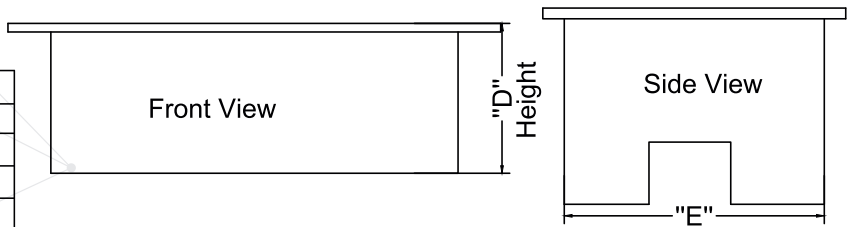

Connect System

PIVOT FLIP TOP BOX

Pivot Flip Top Box Manual Installation

Outer Dimension

Cutout Dimension

	SIZE	
	250MM	500MM
A	275	525
B	258	508
C	144	144
D	100	100
E	117	117

Connect System India	This Drawing is for Idea Purpose Not for Cutout Purpose	Toll Free	1800-1028-039/011-42474423/33/34
217, RG-1 Rohini - Sector 14, Delhi-110085 India.		Email :	care@connectsystem.in
Website : http://www.connectsystem.in/		Email :	support@connectsystem.in