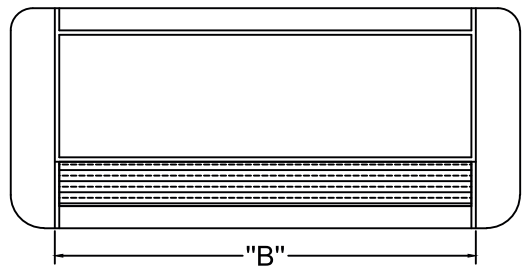

Connect System

PIVOT FLIP TOP BOX

Pivot Flip Top Box Manual Installation

Outer Dimension

Cutout Dimension

	SIZE	
	250MM	500MM
A	275	525
B	258	508
C	144	144
D	100	100
E	117	117

Connect System India	This Drawing is for Idea Purpose Not for Cutout Purpose	Toll Free	1800-1028-039/011-42474423/33/34
217, RG-1 Rohini - Sector 14, Delhi-110085 India.		Email :	care@connectsystem.in
Website : http://www.connectsystem.in/		Email :	support@connectsystem.in