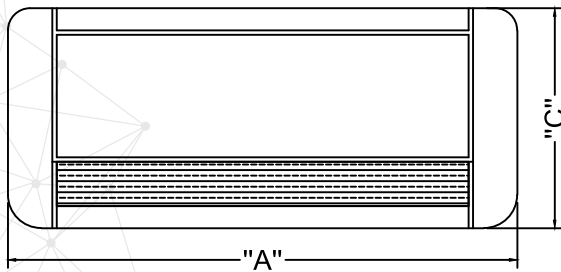

Connect System

PIVOT FLIP TOP BOX

Pivot Flip Top Box Manual Installation

Outer Dimension

Cutout Dimension

	SIZE	
	250MM	500MM
A	275	525
B	258	508
C	144	144
D	100	100
E	117	117

Connect System India	This Drawing is for Idea Purpose Not for Cutout Purpose	Toll Free	1800-1028-039/011-42474423/33/34
217, RG-1 Rohini - Sector 14, Delhi-110085 India.		Email :	care@connectsystem.in
Website : http://www.connectsystem.in/		Email :	support@connectsystem.in