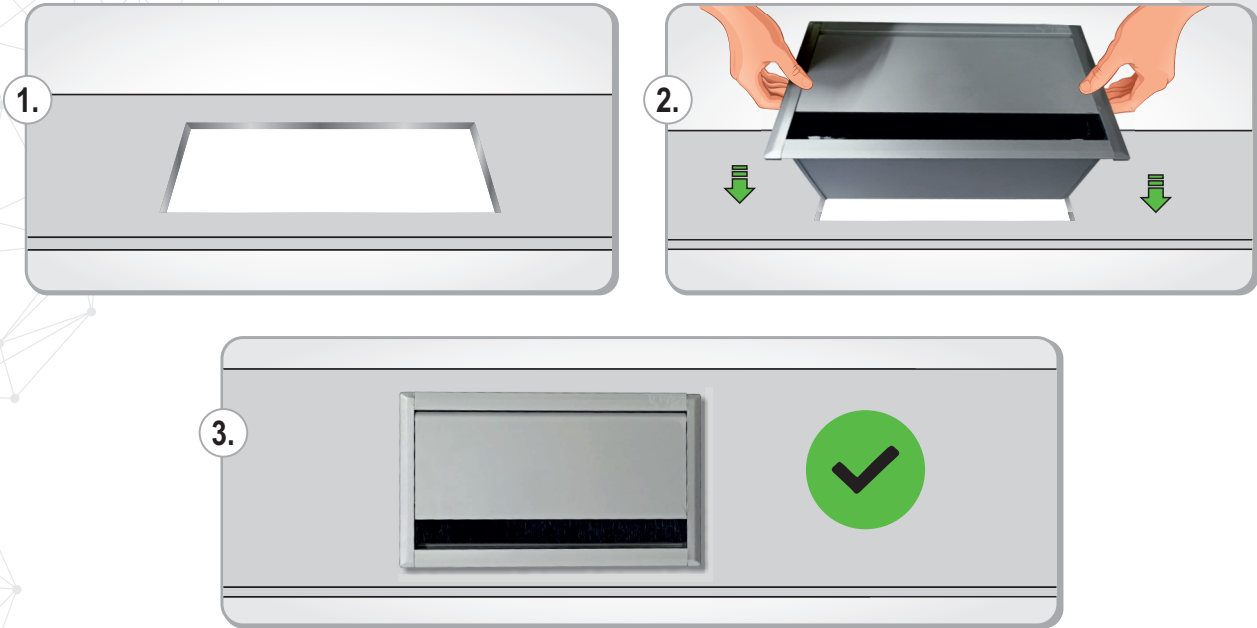

Connect System

PIVOT FLIP TOP BOX

Pivot Flip Top Box Manual Installation

Outer Dimension

Cutout Dimension

	SIZE	
	250MM	500MM
A	275	525
B	258	508
C	144	144
D	100	100
E	117	117

Connect System India	This Drawing is for Idea Purpose Not for Cutout Purpose	Toll Free	1800-1028-039/011-42474423/33/34
217, RG-1 Rohini - Sector 14, Delhi-110085 India.		Email :	care@connectsystem.in
Website : http://www.connectsystem.in/		Email :	support@connectsystem.in