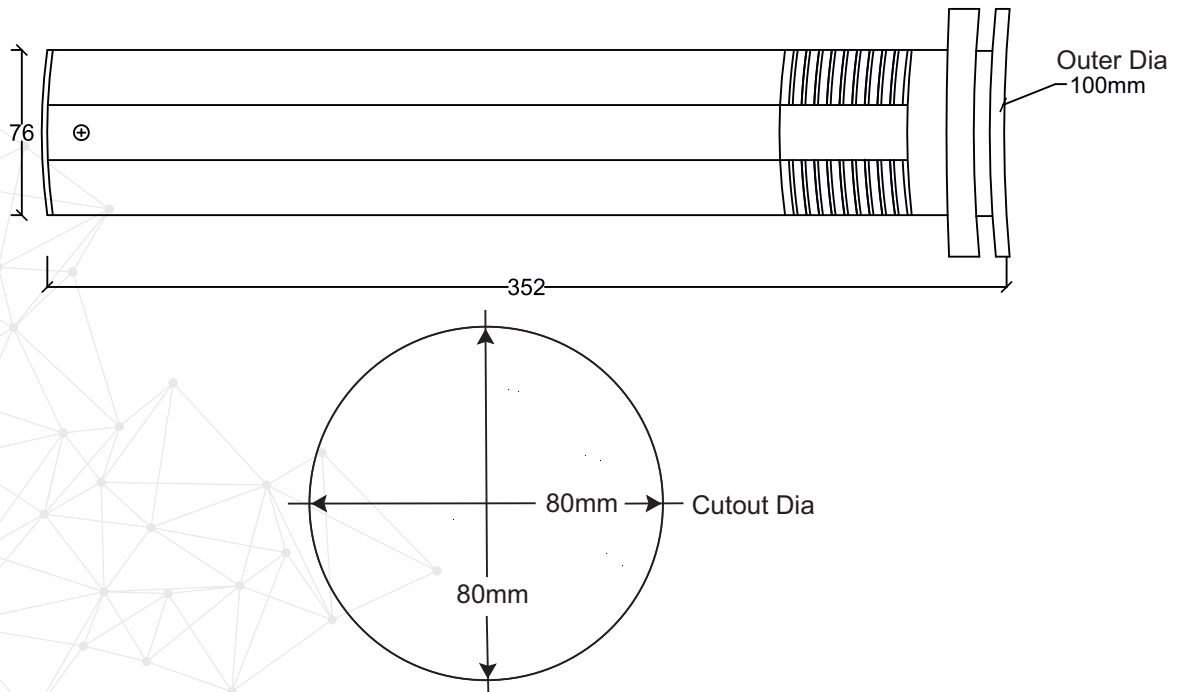

Connect System

Pull Connect

Pull Connect Manual Installation

Connect System India	This Drawing is for Idea Purpose Not for Cutout Purpose	Toll Free	1800-1028-039/011-42474423/33/34
217, RG-1 Rohini - Sector 14, Delhi-110085 India.		Email :	care@connectsystem.in
Website : http://www.connectsystem.in/		Email :	support@connectsystem.in