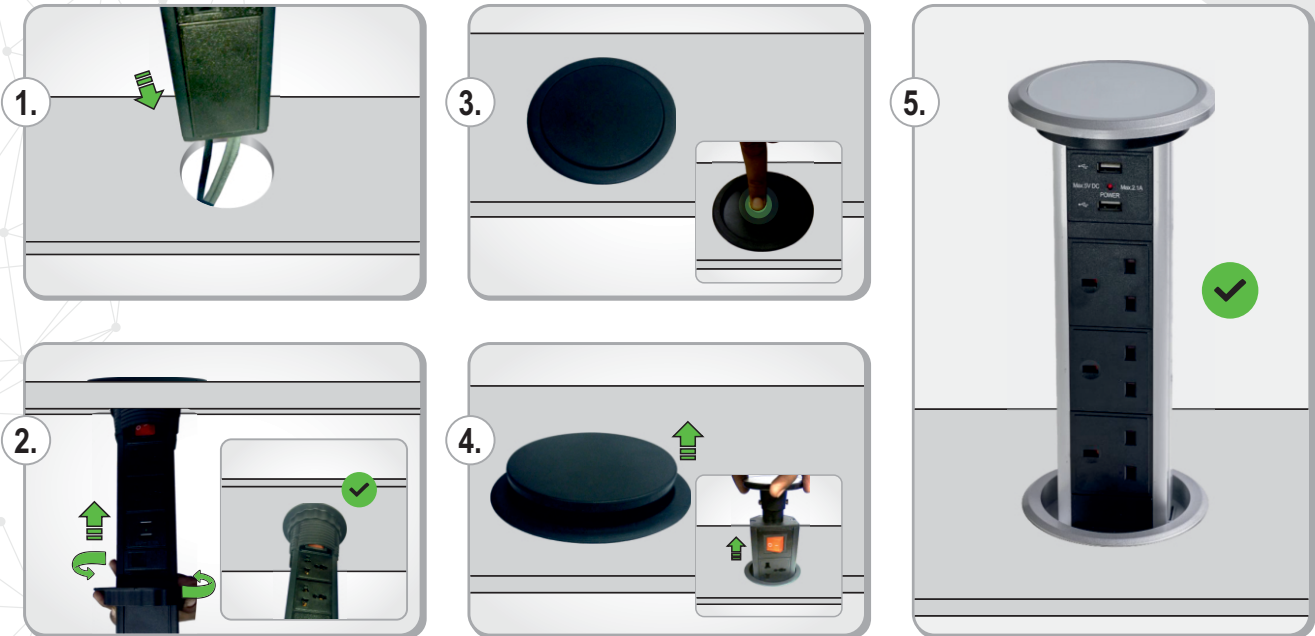

Connect System

Pull Connect

Pull Connect Manual Installation

Connect System India	This Drawing is for Idea Purpose Not for Cutout Purpose	Toll Free	1800-1028-039/011-42474423/33/34
217, RG-1 Rohini - Sector 14, Delhi-110085 India.		Email :	care@connectsystem.in
Website : http://www.connectsystem.in/		Email :	support@connectsystem.in