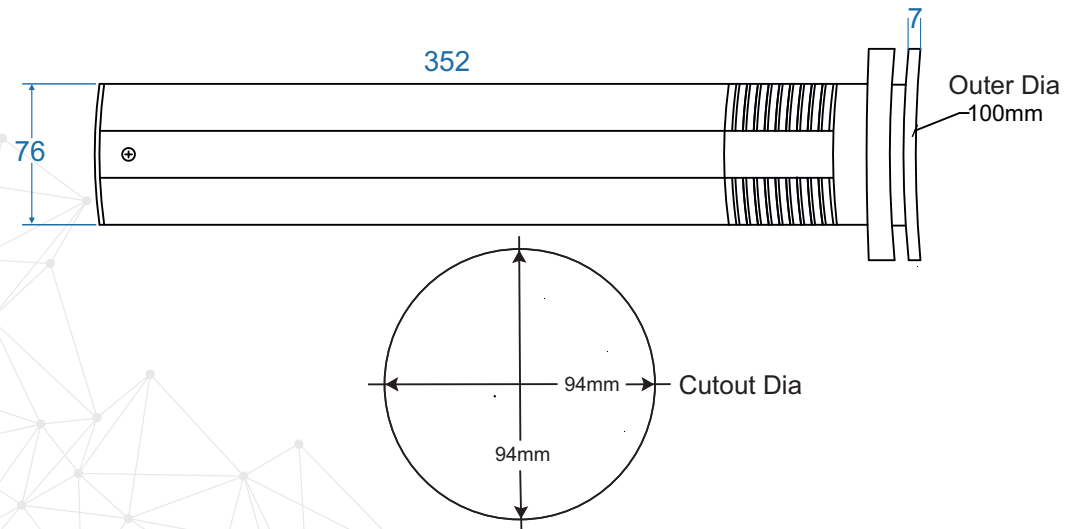

Connect System

PULL MOTORISED

Pull Motorised Manual Installation

MODULES					
	6	8	10	12	16
A	247	299	351	403	507
B	300	353	404	456	560
Connect System India		This Drawing is for Idea Purpose Not for Cutout Purpose		Toll Free	1800-1028-039/011-42474423/33/34
217, RG-1 Rohini - Sector 14, Delhi-110085 India.				Email :	care@connectsystem.in
Website : http://www.connectsystem.in/				Email :	support@connectsystem.in