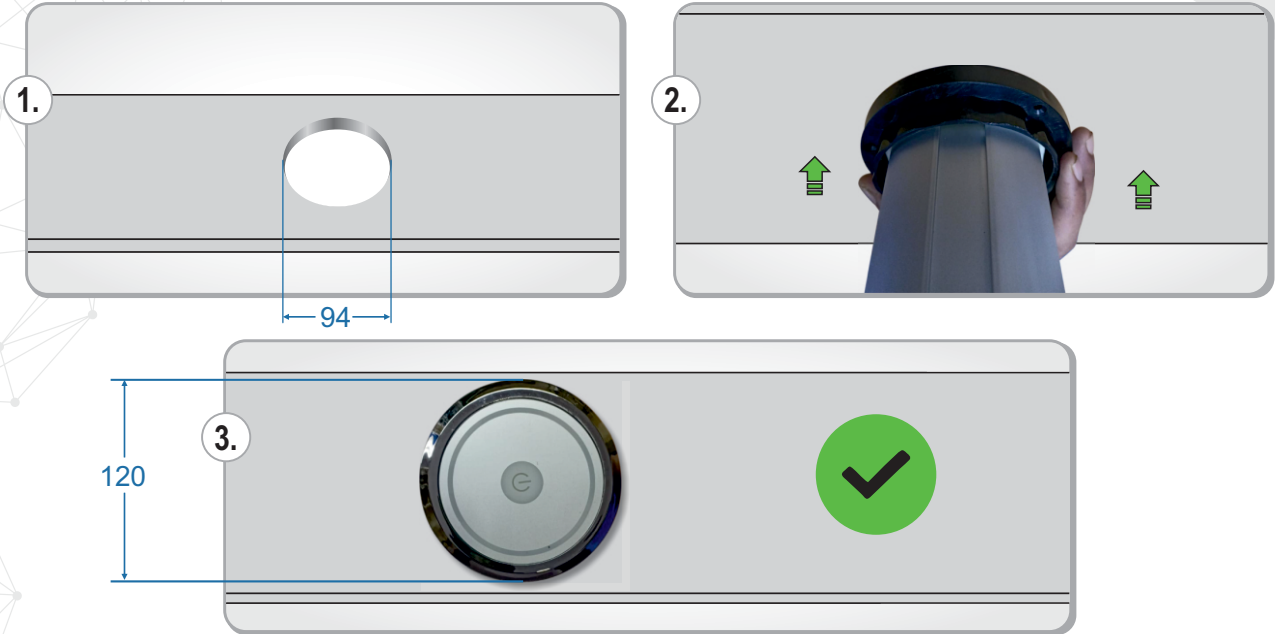

Connect System

PULL MOTORISED

Pull Motorised Manual Installation

MODULES					
	6	8	10	12	16
A	247	299	351	403	507
B	300	353	404	456	560
Connect System India		This Drawing is for Idea Purpose Not for Cutout Purpose		Toll Free	1800-1028-039/011-42474423/33/34
217, RG-1 Rohini - Sector 14, Delhi-110085 India.				Email :	care@connectsystem.in
Website : http://www.connectsystem.in/				Email :	support@connectsystem.in