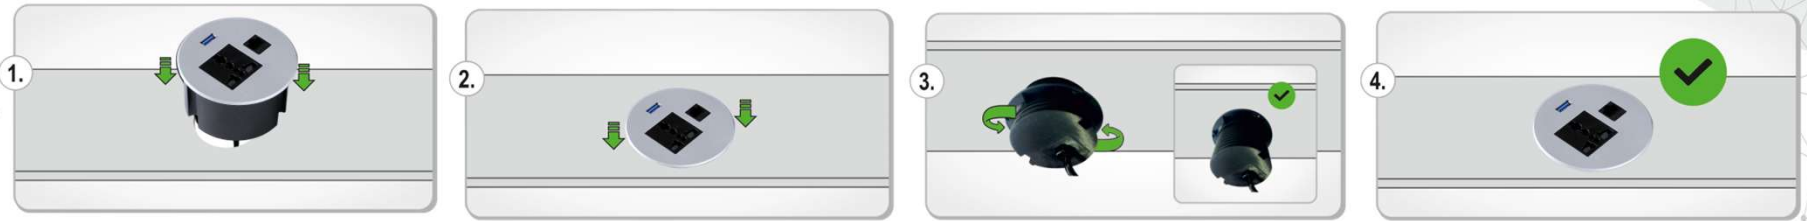

Technical DATA Sheet- Round Connect

Round Connect Manual Installation:

Product Drawing & Dimensions:

Front View

Side View

D- Dia 100 mm
 A- 80 mm (Product Height)
 B- 80 mm (Cutout Dia)

Note:-

This model comes exclusively with these specifications.

- + 1 Power, 2 USB Port, 1 DATA
- + 1 Power, 1 USB Port, 1 DATA
- + 1 Power, 1 HDMI Port, 1 DATA
- + 1Power, 2 USB Port

PROPRIETARY AND CONFIDENTIAL

THE INFORMATION CONTAINED IN THE DRAWING IS THE SOLE PROPERTY OF CONNECT SYSTEM. ANY REPRODUCTION OR DISTRIBUTION IN PART OR AS A WHOLE WITHOUT THE WRITTEN PERMISSION OF CONNECT SYSTEM IS PROHIBITED.