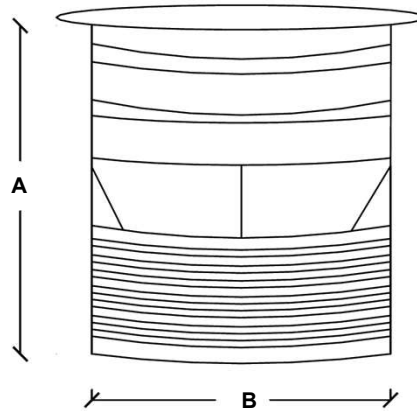

Technical DATA Sheet- Round Connect

Round Connect Manual Installation:

Product Drawing & Dimensions:

Front View

Side View

D- Dia 100 mm
 A- 80 mm (Product Height)
 B- 80 mm (Cutout Dia)

Note:-

This model comes exclusively with these specifications.

- + 1 Power, 2 USB Port, 1 DATA
- + 1 Power, 1 USB Port, 1 DATA
- + 1 Power, 1 HDMI Port, 1 DATA
- + 1Power, 2 USB Port

PROPRIETARY AND CONFIDENTIAL

THE INFORMATION CONTAINED IN THE DRAWING IS THE SOLE PROPERTY OF CONNECT SYSTEM. ANY REPRODUCTION OR DISTRIBUTION IN PART OR AS A WHOLE WITHOUT THE WRITTEN PERMISSION OF CONNECT SYSTEM IS PROHIBITED.