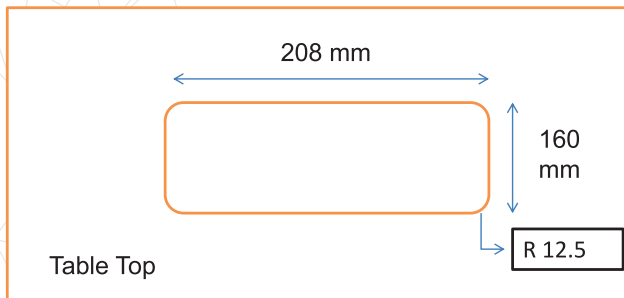

Smart Connect Manual Installation

Smart Connect Dimension Drawing

Panel Size Drawing – Outer to Outer

Smart Connect Dimension Drawing

Cut Out Drawing

Connect System India	This Drawing is for Idea Purpose Not for Cutout Purpose	Toll Free	1800-1028-039/011-42474423/33/34
217, RG-1 Rohini - Sector 14, Delhi-110085 India.		Email :	care@connectsystem.in
Website : http://www.connectsystem.in/		Email :	support@connectsystem.in