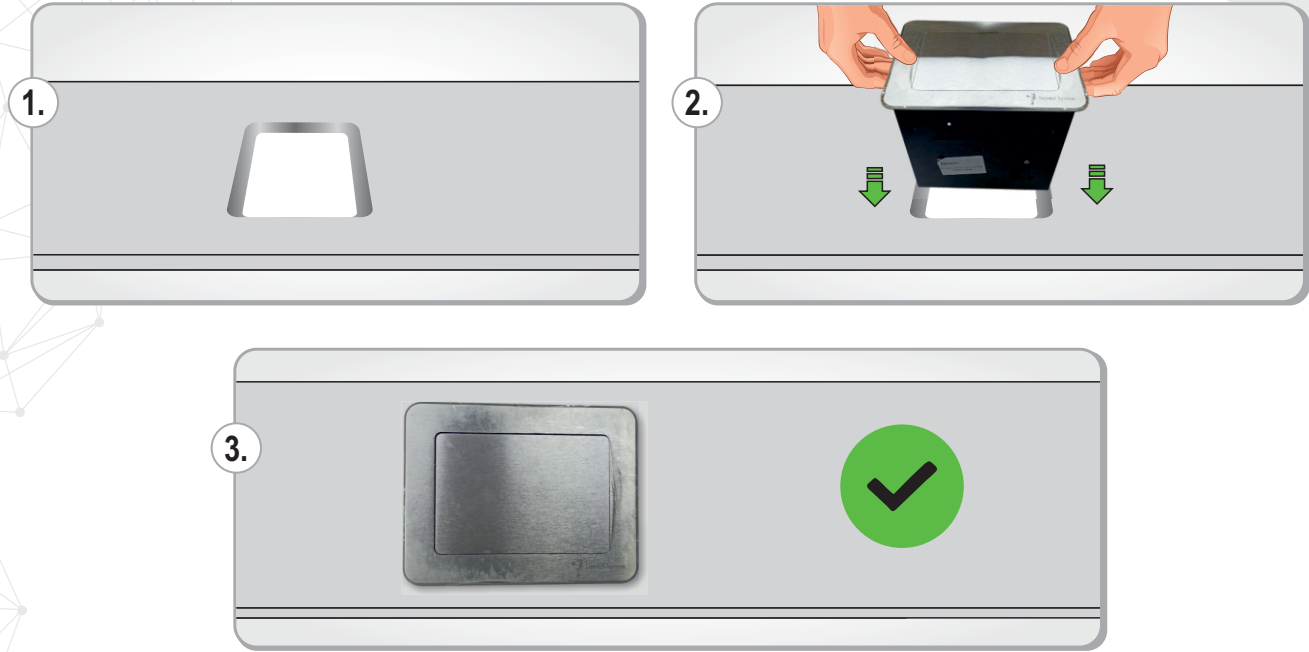

Smart Connect Manual Installation

Smart Connect Dimension Drawing

Panel Size Drawing – Outer to Outer

Smart Connect Dimension Drawing

Cut Out Drawing

Connect System India	This Drawing is for Idea Purpose Not for Cutout Purpose	Toll Free	1800-1028-039/011-42474423/33/34
217, RG-1 Rohini - Sector 14, Delhi-110085 India.		Email :	care@connectsystem.in
Website : http://www.connectsystem.in/		Email :	support@connectsystem.in