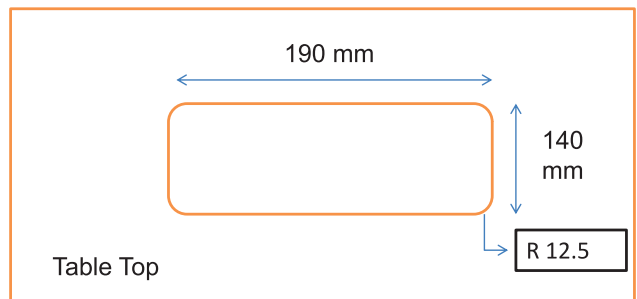

Smart Connect Manual Installation

Smart Connect Dimension Drawing

Panel Size Drawing – Outer to Outer

Smart Connect Dimension Drawing

Cut Out Drawing

Connect System India	This Drawing is for Idea Purpose Not for Cutout Purpose	Toll Free	1800-1028-039/011-42474423/33/34
217, RG-1 Rohini - Sector 14, Delhi-110085 India.		Email :	care@connectsystem.in
Website : http://www.connectsystem.in/		Email :	support@connectsystem.in