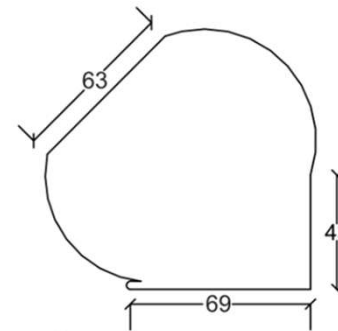

Technical DATA Sheet: Table Connect- Inclined

Table Connect- Inclined Manual Installation:

Product Drawing & Dimensions:

Side View

Left Angle Photo

A- -- mm (Product Length)
 B- 63 mm (Product Width)
 C- 100 mm (Product Height)

Modules- Size:

---	Modules									
	2	4	6	8	10	12	14	16	18	20
A	77	102	153	234	281	334	383	434	482	532

PROPRIETARY AND CONFIDENTIAL

THE INFORMATION CONTAINED IN THE DRAWING IS THE SOLE PROPERTY OF CONNECT SYSTEM. ANY REPRODUCTION OR DISTRIBUTION IN PART OR AS A WHOLE WITHOUT THE WRITTEN PERMISSION OF CONNECT SYSTEM IS PROHIBITED.

Landline No.: 011-42474423/ 33/ 34

Toll Free No./ WhatsApp Us: +91 9560370705

Description:

All Dimensions are in mm

Note:-

This drawing is for reference only, not for cutout purpose