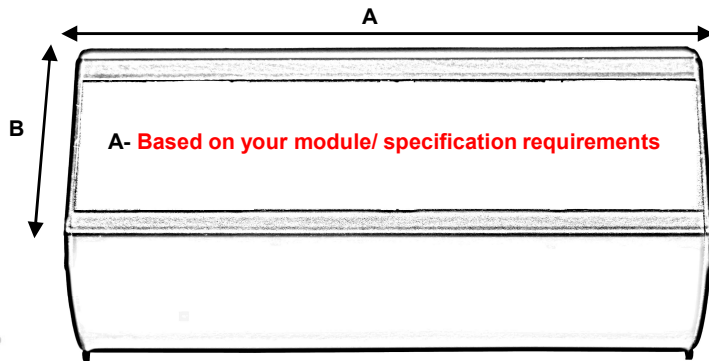

Technical DATA Sheet: Table Connect- Inclined

Table Connect- Inclined Manual Installation:

Product Drawing & Dimensions:

Side View

Left Angle Photo

A- -- mm (Product Length)
 B- 63 mm (Product Width)
 C- 100 mm (Product Height)

Modules- Size:

---	Modules									
	2	4	6	8	10	12	14	16	18	20
A	77	102	153	234	281	334	383	434	482	532

PROPRIETARY AND CONFIDENTIAL

THE INFORMATION CONTAINED IN THE DRAWING IS THE SOLE PROPERTY OF CONNECT SYSTEM. ANY REPRODUCTION OR DISTRIBUTION IN PART OR AS A WHOLE WITHOUT THE WRITTEN PERMISSION OF CONNECT SYSTEM IS PROHIBITED.