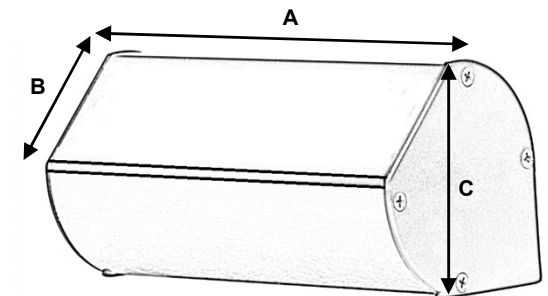

Technical DATA Sheet: Table Connect- Inclined

Table Connect- Inclined Manual Installation:

Product Drawing & Dimensions:

Side View

Left Angle Photo

A- -- mm (Product Length)
 B- 63 mm (Product Width)
 C- 100 mm (Product Height)

Modules- Size:

---	Modules									
	2	4	6	8	10	12	14	16	18	20
A	77	102	153	234	281	334	383	434	482	532

PROPRIETARY AND CONFIDENTIAL

THE INFORMATION CONTAINED IN THE DRAWING IS THE SOLE PROPERTY OF CONNECT SYSTEM. ANY REPRODUCTION OR DISTRIBUTION IN PART OR AS A WHOLE WITHOUT THE WRITTEN PERMISSION OF CONNECT SYSTEM IS PROHIBITED.