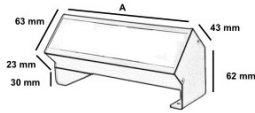

Product Drawing