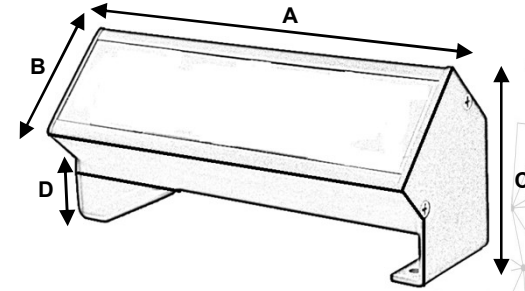

Technical DATA Sheet: Table Connect- Raised

Table Connect- Raised Manual Installation:

Product Drawing & Dimensions:

Side View

Left Angle Photo

A- -- mm (Product Length)
 B- 63 mm (Product Width)
 C- 90 mm (Product Height)
 D- 30 mm
 E- 68 mm

Modules- Size:

---	Modules									
	2	4	6	8	10	12	14	16	18	20
A	77	102	153	234	281	334	383	434	482	532

PROPRIETARY AND CONFIDENTIAL

THE INFORMATION CONTAINED IN THE DRAWING IS THE SOLE PROPERTY OF CONNECT SYSTEM. ANY REPRODUCTION OR DISTRIBUTION IN PART OR AS A WHOLE WITHOUT THE WRITTEN PERMISSION OF CONNECT SYSTEM IS PROHIBITED.