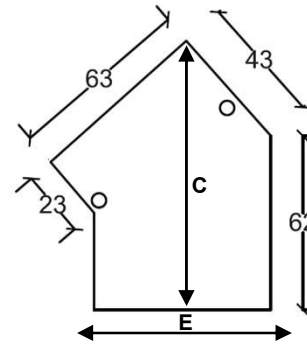

Technical DATA Sheet: Table Connect- Raised

Table Connect- Raised Manual Installation:

Product Drawing & Dimensions:

Side View

Left Angle Photo

A- -- mm (Product Length)
 B- 63 mm (Product Width)
 C- 90 mm (Product Height)
 D- 30 mm
 E- 68 mm

Modules- Size:

---	Modules									
	2	4	6	8	10	12	14	16	18	20
A	77	102	153	234	281	334	383	434	482	532

PROPRIETARY AND CONFIDENTIAL

THE INFORMATION CONTAINED IN THE DRAWING IS THE SOLE PROPERTY OF CONNECT SYSTEM. ANY REPRODUCTION OR DISTRIBUTION IN PART OR AS A WHOLE WITHOUT THE WRITTEN PERMISSION OF CONNECT SYSTEM IS PROHIBITED.

Landline No.: 011- 42474423/ 33/ 34

Toll Free No./ WhatsApp Us: +91 9560370705

Description:

All Dimensions are in mm

Note:-

This drawing is for reference only, not for cutout purpose