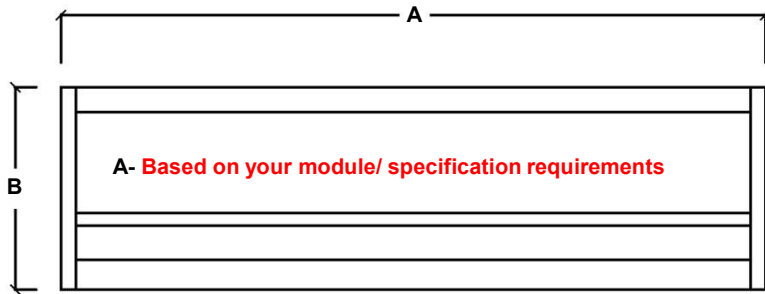

Technical DATA Sheet: Table Connect- Raised

Table Connect- Raised Manual Installation:

Product Drawing & Dimensions:

Side View

Left Angle Photo

A- -- mm (Product Length)
 B- 63 mm (Product Width)
 C- 90 mm (Product Height)
 D- 30 mm
 E- 68 mm

Modules- Size:

---	Modules									
	2	4	6	8	10	12	14	16	18	20
A	77	102	153	234	281	334	383	434	482	532

PROPRIETARY AND CONFIDENTIAL

THE INFORMATION CONTAINED IN THE DRAWING IS THE SOLE PROPERTY OF CONNECT SYSTEM. ANY REPRODUCTION OR DISTRIBUTION IN PART OR AS A WHOLE WITHOUT THE WRITTEN PERMISSION OF CONNECT SYSTEM IS PROHIBITED.