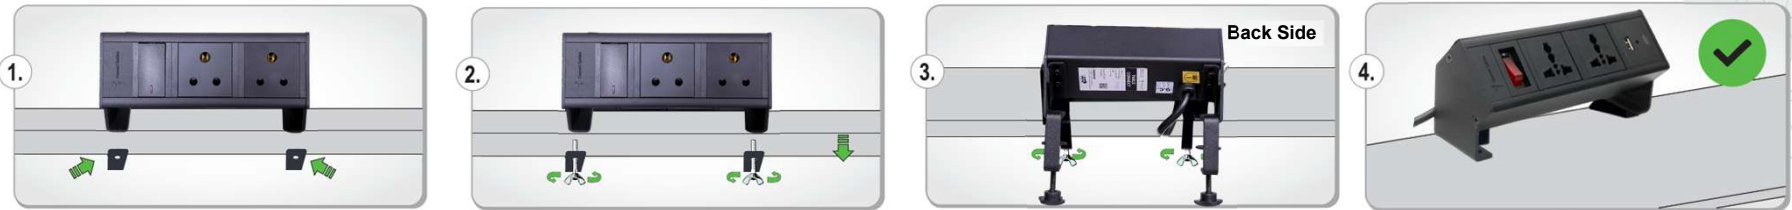

Technical DATA Sheet: Table Connect- Raised

Table Connect- Raised Manual Installation:

Product Drawing & Dimensions:

Side View

Left Angle Photo

A- -- mm (Product Length)
 B- 63 mm (Product Width)
 C- 90 mm (Product Height)
 D- 30 mm
 E- 68 mm