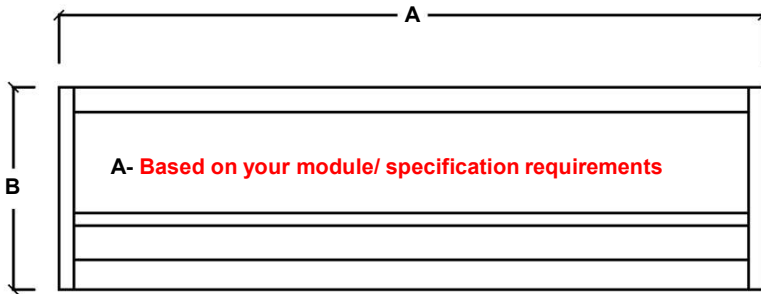

Technical DATA Sheet: Table Connect- Sleek

Table Connect- Sleek Manual Installation:

Product Drawing & Dimensions:

Side View

Left Angle Photo

A- -- mm (Product Length)
 B- 61 mm (Product Width)
 C- 45 mm (Product Height)
 D- 150 mm
 E- 45 mm, F- 75 mm