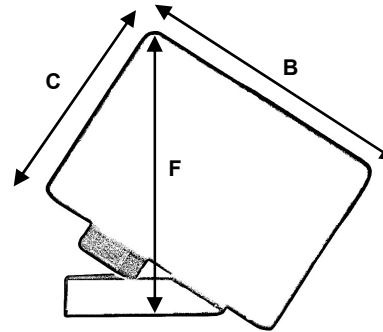

Technical DATA Sheet: Table Connect- Sleek

Table Connect- Sleek Manual Installation:

Product Drawing & Dimensions:

Side View

Left Angle Photo

A- -- mm (Product Length)
 B- 61 mm (Product Width)
 C- 45 mm (Product Height)
 D- 150 mm
 E- 45 mm, F- 75 mm

Modules- Size:

---	Modules									
	2	4	6	8	10	12	14	16	18	20
A	77	102	153	234	281	334	383	434	482	532

PROPRIETARY AND CONFIDENTIAL

THE INFORMATION CONTAINED IN THE DRAWING IS THE SOLE PROPERTY OF CONNECT SYSTEM. ANY REPRODUCTION OR DISTRIBUTION IN PART OR AS A WHOLE WITHOUT THE WRITTEN PERMISSION OF CONNECT SYSTEM IS PROHIBITED.