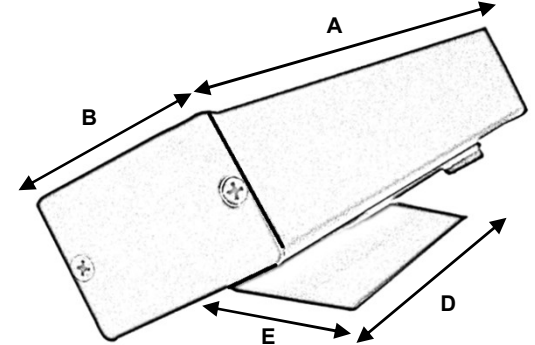

Technical DATA Sheet: Table Connect- Sleek

Table Connect- Sleek Manual Installation:

Product Drawing & Dimensions:

Side View

Left Angle Photo

A- -- mm (Product Length)
 B- 61 mm (Product Width)
 C- 45 mm (Product Height)
 D- 150 mm
 E- 45 mm, F- 75 mm

Modules- Size:

---	Modules									
	2	4	6	8	10	12	14	16	18	20
A	77	102	153	234	281	334	383	434	482	532

PROPRIETARY AND CONFIDENTIAL

THE INFORMATION CONTAINED IN THE DRAWING IS THE SOLE PROPERTY OF CONNECT SYSTEM. ANY REPRODUCTION OR DISTRIBUTION IN PART OR AS A WHOLE WITHOUT THE WRITTEN PERMISSION OF CONNECT SYSTEM IS PROHIBITED.