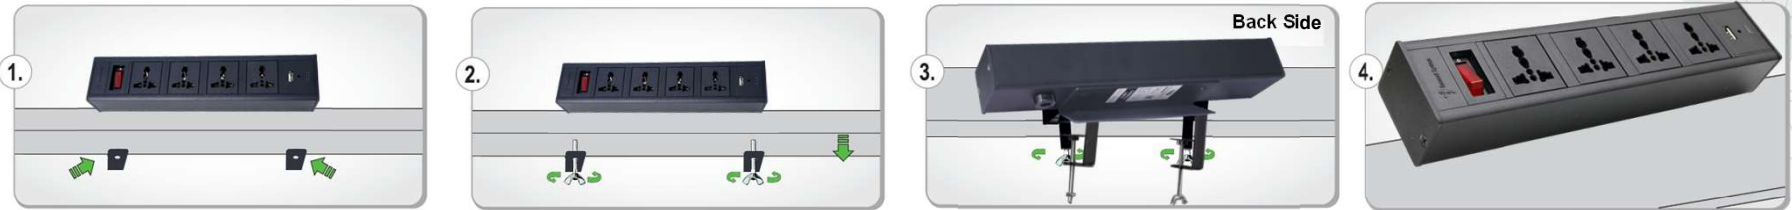

Technical DATA Sheet: Table Connect- Sleek

Table Connect- Sleek Manual Installation:

Product Drawing & Dimensions:

Side View

Left Angle Photo

A- -- mm (Product Length)
 B- 61 mm (Product Width)
 C- 45 mm (Product Height)
 D- 150 mm
 E- 45 mm, F- 75 mm

Modules- Size:

---	Modules									
	2	4	6	8	10	12	14	16	18	20
A	77	102	153	234	281	334	383	434	482	532

PROPRIETARY AND CONFIDENTIAL

THE INFORMATION CONTAINED IN THE DRAWING IS THE SOLE PROPERTY OF CONNECT SYSTEM. ANY REPRODUCTION OR DISTRIBUTION IN PART OR AS A WHOLE WITHOUT THE WRITTEN PERMISSION OF CONNECT SYSTEM IS PROHIBITED.