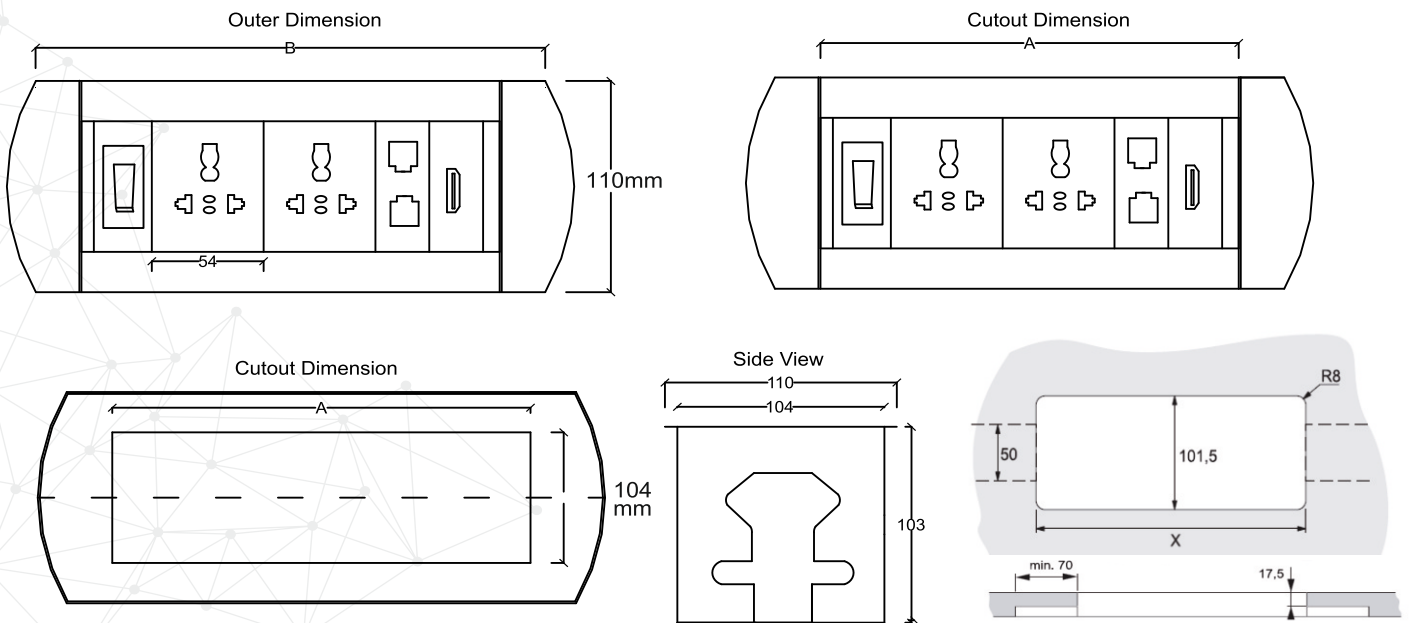

Connect System

Turn Motorised Manual Installation

Turn Motorised

MODULES					
	6	8	10	12	16
A	249	299	351	403	507
B	300	353	404	456	560