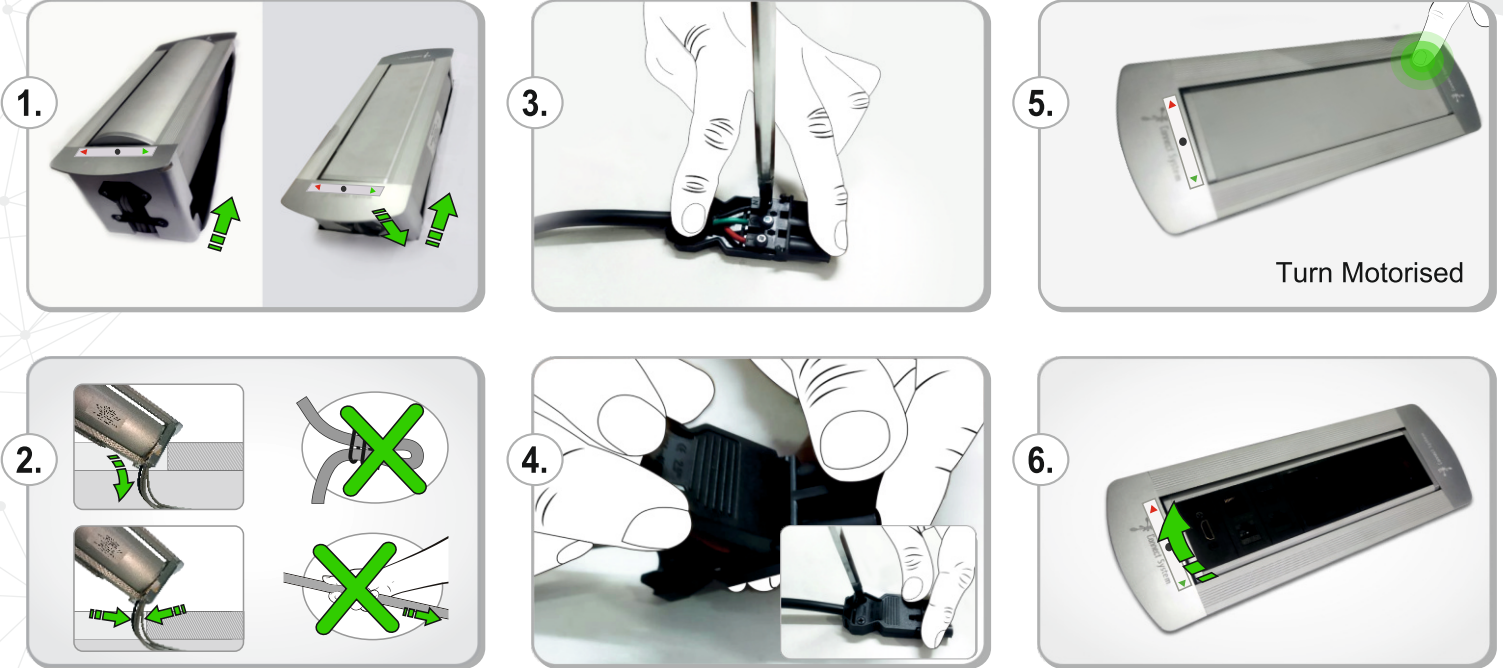

Connect System

Turn Motorised Manual Installation

Turn Motorised

MODULES					
	6	8	10	12	16
A	249	299	351	403	507
B	300	353	404	456	560