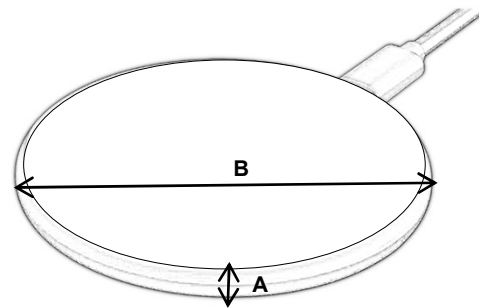

## Product Drawing & Dimensions:

Front View

D- Dia 113 mm  
 A- 12.5 mm (Product Height)  
 B- 115 mm (Cutout Dia)

**Note:-**

- The underside of the table must be polished to a depth of 10 mm
- Charging Distance: 13- 30 mm
- Area Cover: 15 mm (Vertical Shift)  
8 mm (Horizontal Shift)