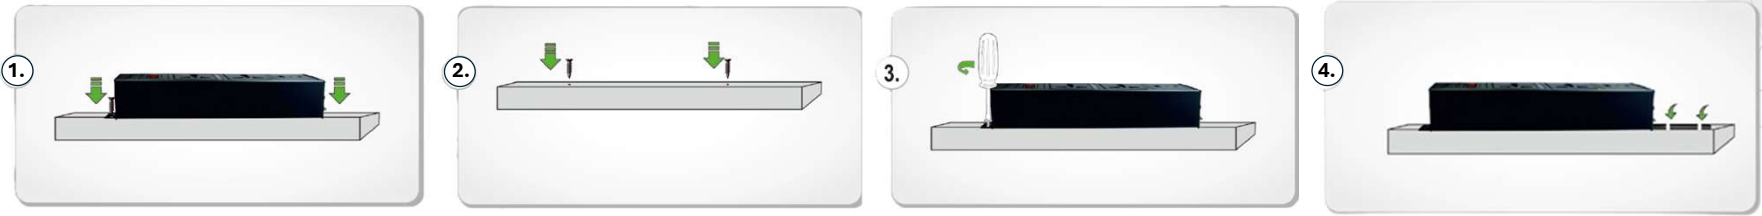

Technical DATA Sheet- Work Connect

Work Connect Manual Installation:

Product Drawing & Dimensions:

Modules- Size:

---	Modules														
	2	4	6	8	10	12	14	16	18	20	22	24	26	28	30
A	75	100	177	232	279	332	381	432	482	532	582	612	677	747	787
B	105	130	207	262	309	362	411	462	512	562	612	642	707	777	817

A- --- mm (Modules Length)
 B- --- mm (Product Length)
 C- 62 mm (Product Width)
 D- 46 mm (Product Height)

PROPRIETARY AND CONFIDENTIAL

THE INFORMATION CONTAINED IN THE DRAWING IS THE SOLE PROPERTY OF CONNECT SYSTEM. ANY REPRODUCTION OR DISTRIBUTION IN PART OR AS A WHOLE WITHOUT THE WRITTEN PERMISSION OF CONNECT SYSTEM IS PROHIBITED.