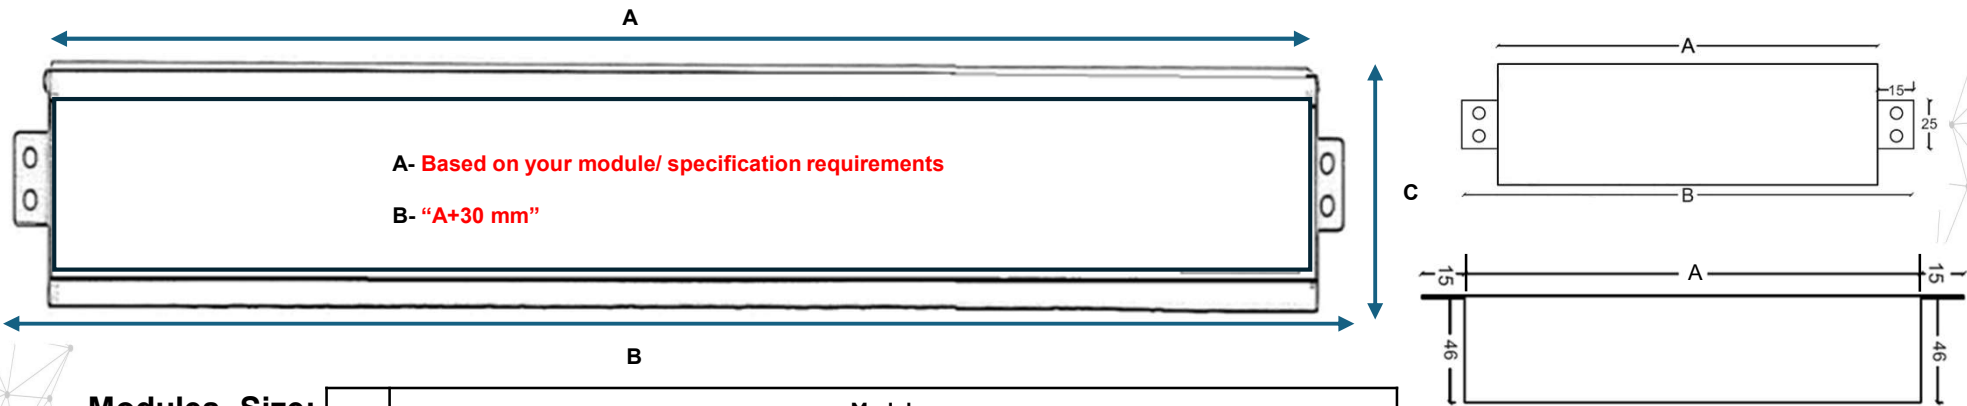

Technical DATA Sheet- Work Connect

Work Connect Manual Installation:

Product Drawing & Dimensions:

Modules- Size:

---	Modules														
	2	4	6	8	10	12	14	16	18	20	22	24	26	28	30
A	75	100	177	232	279	332	381	432	482	532	582	612	677	747	787
B	105	130	207	262	309	362	411	462	512	562	612	642	707	777	817

A- --- mm (Modules Length)
 B- --- mm (Product Length)
 C- 62 mm (Product Width)
 D- 46 mm (Product Height)

PROPRIETARY AND CONFIDENTIAL

THE INFORMATION CONTAINED IN THE DRAWING IS THE SOLE PROPERTY OF CONNECT SYSTEM. ANY REPRODUCTION OR DISTRIBUTION IN PART OR AS A WHOLE WITHOUT THE WRITTEN PERMISSION OF CONNECT SYSTEM IS PROHIBITED.