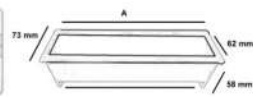

OVERVIEW

- Rated for 220-250V.
- Power distribution connector or 3-pin Indian plug.
- Loop-in & loop-out.
- Pre-wired for Power/ DATA/ Audio/ Video.
- The aluminum casing is safely grounded to avoid electrocution.
- Wiring: 3x1.5 sq. mm standard; 3x2.5 sq. mm upon request.
- Available in 2 modules to 20 modules.
- Color coding for RAW Power & UPS power.
- Precision 60 mm width.
- A shutter socket can be added.
- Any configuration of RAW Power/ UPS Power - DATA/ Audio/ Video is possible.
- Available in black, silver, and white color.
- It comes with a choice of Universal, Indian, Saudi, UAE, UK, SCHUKO, French, Malaysia, Italian, and Australian sockets.
- USB type-A comes with 18W, an adaptive fast/ wrap charging port.
- USB type-C comes with 65W, allowing for laptop charging; perfect for phones and tablets.
- It can be customizable as per requirement.
- Flushed with the tabletop by cutting out the table.

TECHNICAL INFORMATION

Mount Connect Specification

Product Image

Fixing Detail

Product Drawing

Note - A Size based on your modules requirement

CERTIFICATIONS

WARRANTY