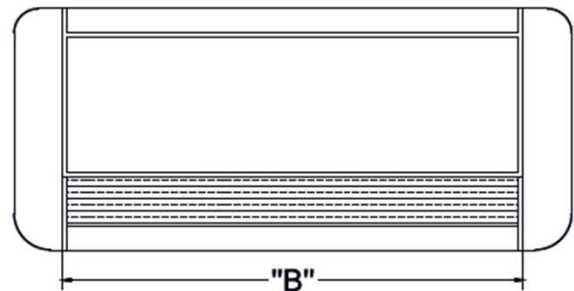

Soft Closing Flip Cover

Flip Cover, Manual Installation:

Outer Dimension

Cutout Dimension

	SIZE	
	250MM	500MM
A	275	525
B	258	508
C	144	144
D	100	100
E	117	117

Connect System India	This Drawing is for Idea Purpose Not for Cutout Purpose	Toll Free	1800-1028-039/011-42474423/33/34
217, RG-1 Rohini - Sector 14, Delhi-110085 India.		Email :	care@connectsystem.in
Website : http://www.connectsystem.in/		Email :	support@connectsystem.in