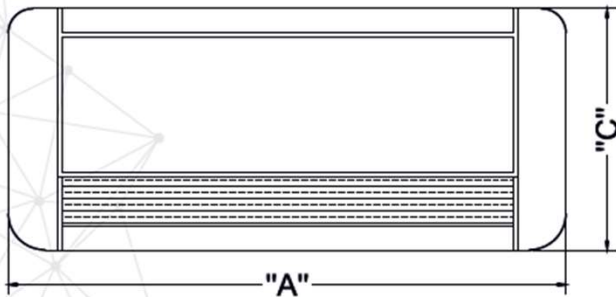

Soft Closing Flip Cover

Flip Cover, Manual Installation:

Outer Dimension

Cutout Dimension

	SIZE	
	250MM	500MM
A	275	525
B	258	508
C	144	144
D	100	100
E	117	117

Connect System India	This Drawing is for Idea Purpose Not for Cutout Purpose	Toll Free	1800-1028-039/011-42474423/33/34
217, RG-1 Rohini - Sector 14, Delhi-110085 India.		Email :	care@connectsystem.in
Website : http://www.connectsystem.in/		Email :	support@connectsystem.in