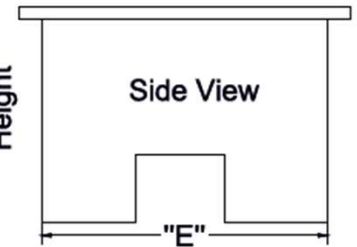

Soft Closing Flip Cover

Flip Cover, Manual Installation:

Outer Dimension

Cutout Dimension

	SIZE	
	250MM	500MM
A	275	525
B	258	508
C	144	144
D	100	100
E	117	117

Connect System India	This Drawing is for Idea Purpose Not for Cutout Purpose	Toll Free	1800-1028-039/011-42474423/33/34
217, RG-1 Rohini - Sector 14, Delhi-110085 India.		Email :	care@connectsystem.in
Website : http://www.connectsystem.in/		Email :	support@connectsystem.in