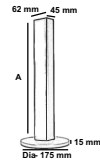

Product Drawing