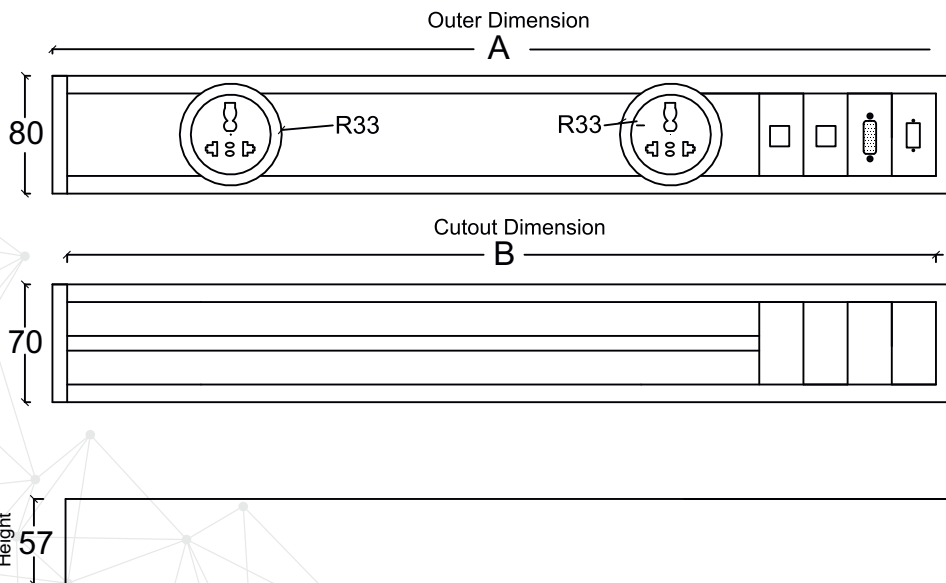

## Track Connect

### Track Connect Manual Installation

		Modules				
Size		450	600	900	1200	1800
A		450	600	900	1200	1800
B		440	590	890	1190	1790
Connect System India		This Drawing is for Idea Purpose Not for Cutout Purpose		Toll Free	1800-1028-039/011-42474423/33/34	
217, RG-1 Rohini - Sector 14, Delhi-110085 India.				Email :	care@connectsystem.in	
Website : <a href="http://www.connectsystem.in/">http://www.connectsystem.in/</a>				Email :	support@connectsystem.in	