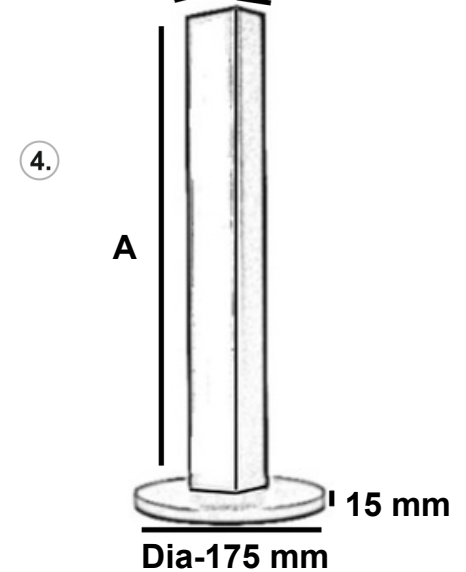

Tower Connect

Tower Connect Manual Installation

Product Image

Fixing Detail

Product Drawing

62 mm 45 mm

Come in Standard Length-450, 600, 900 mm

Note:-“A” Size can be differ, based on your requirement