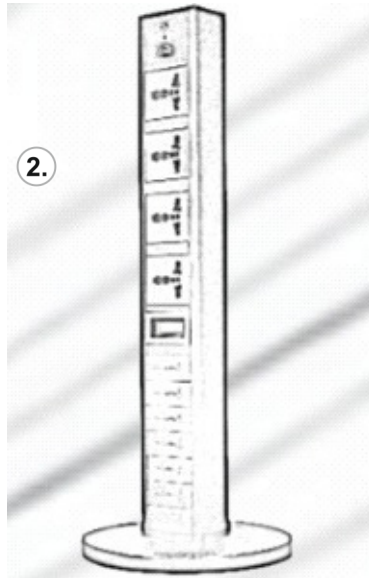

Tower Connect

Tower Connect Manual Installation

Product Image

Fixing Detail

Product Drawing

62 mm 45 mm

Come in Standard Length-450, 600, 900 mm

Note:-“A” Size can be differ, based on your requirement