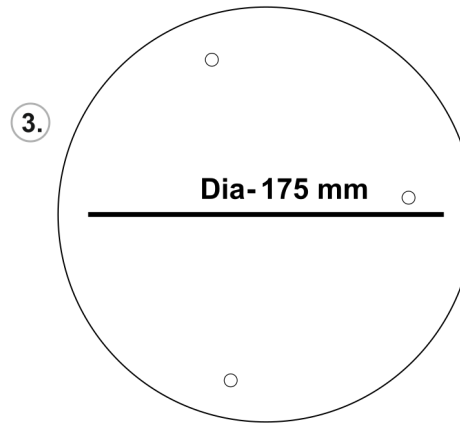

Tower Connect

Tower Connect Manual Installation

Product Image

Fixing Detail

Product Drawing

62 mm 45 mm

Come in Standard Length-450, 600, 900 mm

Note:-“A” Size can be differ, based on your requirement